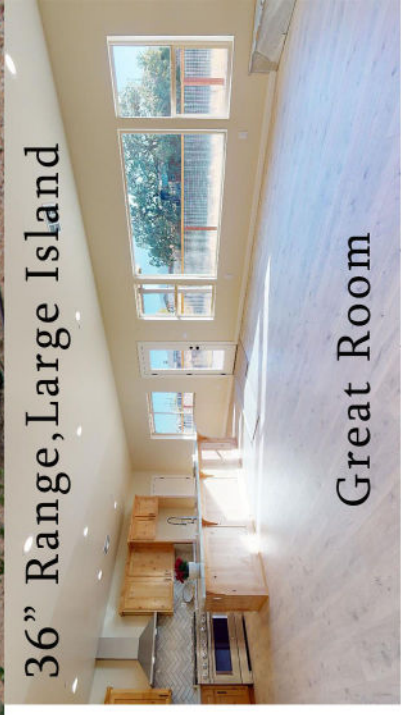

Walk-in Pantry  
Barn Door

36" Range, Large Island

Great Room

Double Masters  
4 Bedrooms Total  
3 Baths, 1824 Sq. Ft.  
Landscaped Front/Back  
2 Car Garage, AC

Water Softener/ Tankless Heater  
West Golden Hills, Move in Ready!